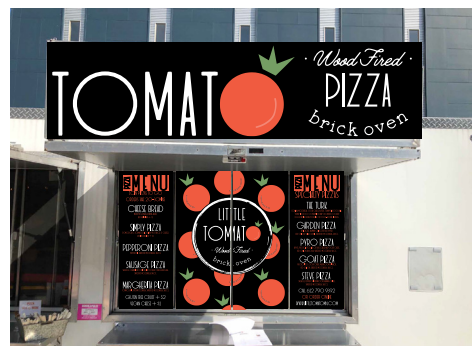

KORT

SIGN DESIGN

JOB SCOPE
Client: Little Tomato
Quantity: 1 vehicle
Vehicle: Food Truck
Installation: Partial wrap
/Full Panel Wrap

Original Foodtruck

LITTLE TOMATO BRAND GUIDELINES

TYPE

LITTLE TOMATO

FONTS

REDFLOWERS-REGULAR

Wood Fired

Jimmy Script Regular

brick oven

BonteDivine

COLOR PALETTE

#FAF7EB #75A064 #F0482A #F23920 #000000

MENU **PIZZA**

All pizzas 10 inches

Cheese Bread
Margarita
Steve
Goat
Sausage

Gluten free crust +2
Vegan cheese +1

MENU **PIZZA**

Specials:

Simpy
Pepperoni
Garden
Pyro
The Turk

www.littletomatomn.com
612-###-####

Hand Drawn Concepts

184" W x 20" H Bottom Woodfire Pizza

21.75" W x 60" H

PIZZA
 SPECIALTY PIZZAS
STEVE PIZZA
 SPINACH, PEPPERONI, MUSHROOM, OLIVES, SHREDDED MOZZARELLA SLICE
GOAT PIZZA
 PROSCIUTTO, GOAT CHEESE, MUSHROOM, SPINACH, RED CHICKEN SAUCE, SHREDDED MOZZARELLA SLICE
PYRO PIZZA
 PEPPERONI, MUSHROOM, BIT OF BELL PEPPER AND OLIVE OIL, RED CHICKEN SAUCE, SHREDDED MOZZARELLA SLICE
SAUSAGE PIZZA
 SAUSAGE, CHAMPIGNON, BIT OF BELL PEPPER, MUSHROOM, SHREDDED MOZZARELLA SLICE
CHICKEN CAPRESE
 SAUCE, CHAMPIGNON, PARMESAN, RED WINE VINEGAR, SHREDDED MOZZARELLA SLICE
 CALL 612 790 9392
 OR ORDER ONLINE
 WWW.LITTLETOMATOMN.COM