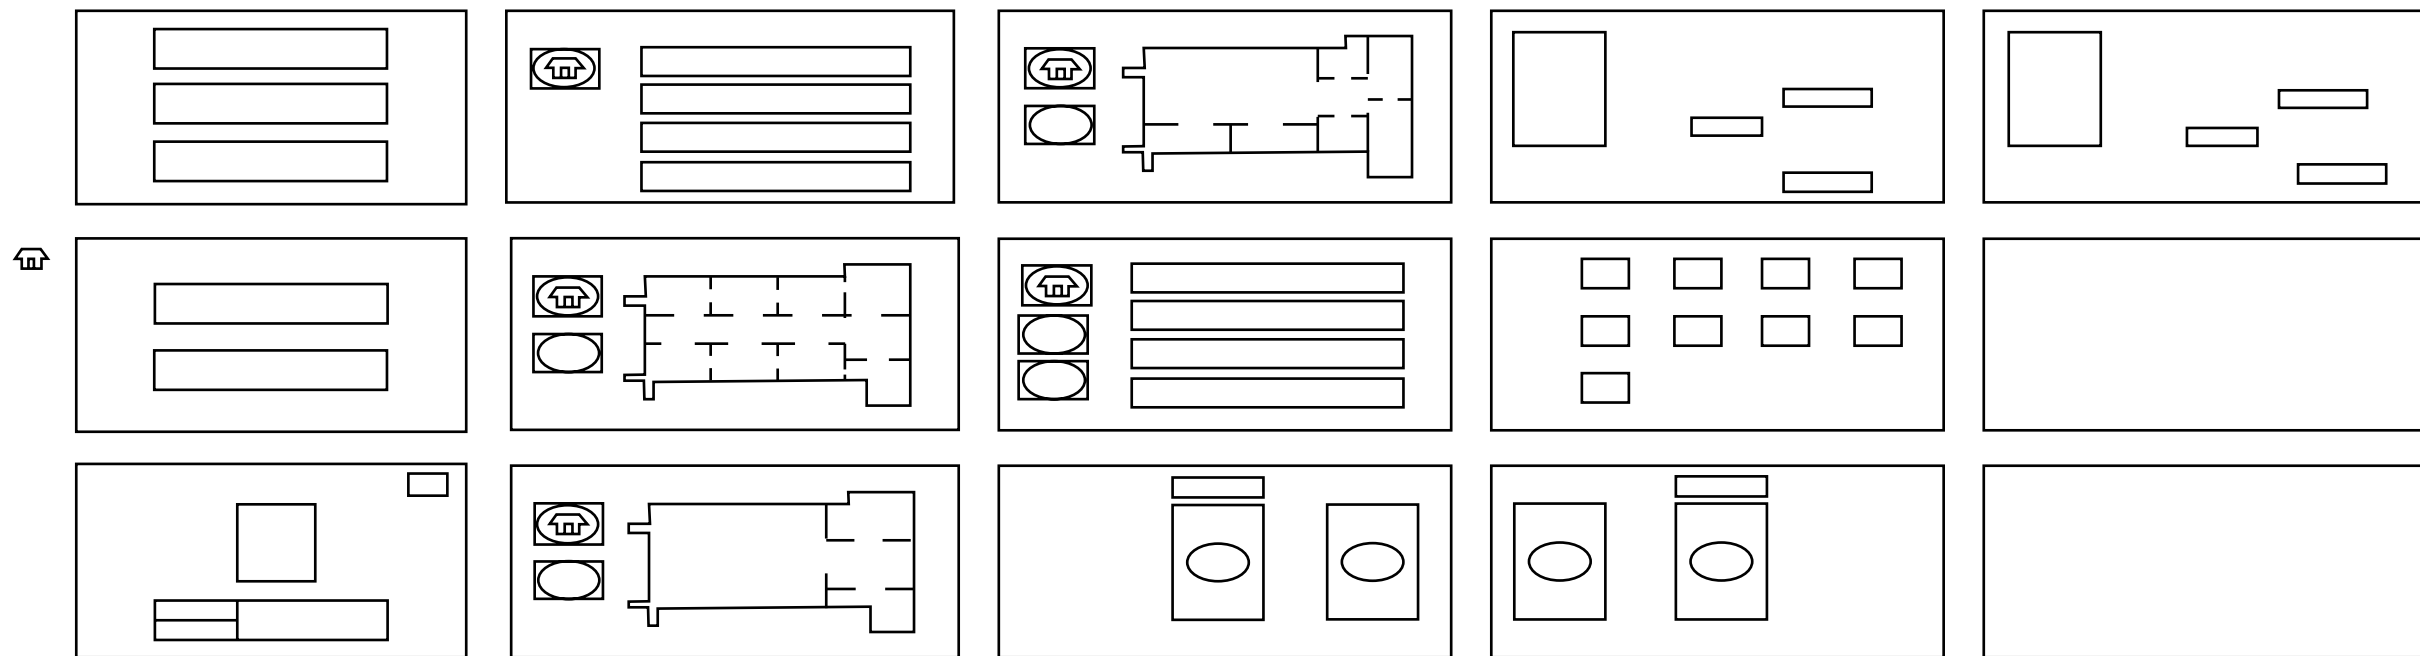

AVERAGE DAY OF PAPER WORK FOR A SUPERVISOR.

FROM PAPER TO APP

CREATING AN APPLICATION FOR THE USE OF A SUPERVISOR TO COMPLETE DAILY TASKS.

BACKGROUND

BUTTONS

FONT

TAB/ TRAILER

COMPLETE

EXIT/ NOT DONE

MAIN BUTTON

AREA BUTTON

LOCK/ HIGHLIGHT

COLORS

UNIVERSAL COLOR CHOICES FOR ALL AGES USED FOR BUTTON AND PAGE LAYOUT.

HOME BUTTON

AREA BUTTON

FUNCTIONS

BASIC BUTTON FEATURES AND WHERE THEY ARE LOCATED ON EACH PAGE.

APP ICON

MAIN PAGE

HOME PAGE

LOGIN PAGE

AREA PAGE

LOAD AREA MAP PAGE

TDR CONTINUED PAGE

SHOWING KEYBOARD

APPLICATION PAGES

EACH PAGE DESIGNED.