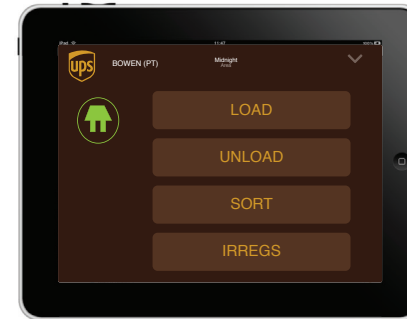

MAP BUTTON

SWIPE DOWN TO GO BACK A PAGE

PULL UP TAB

NOT COMPLETED

COMPLETED AND SUBMITTED TO HUB SERVER

SWIPE RIGHT OR LEFT TO SEE OTHER FORMS

TO GO BACK A FORM

COMPLETE FORM AND SEND TO HUB SERVER

FUNCTIONS

BASIC BUTTON FEATURES AND WHERE THEY ARE LOCATED ON EACH PAGE.

APP ICON

MAIN PAGE

HOME PAGE

LOGIN PAGE

AREA PAGE

LOAD AREA MAP PAGE

UNLOAD AREA MAP PAGE

SORT AREA MAP PAGE

LOCK OUT PAGE

LOAD AREA START PAGE

LOAD AREA START PAGE "SHOWING TAB"

LOAD TRAILERS PAGE

UPDATE LOAD TRAILERS PAGE

UNLOAD TRAILERS PAGE