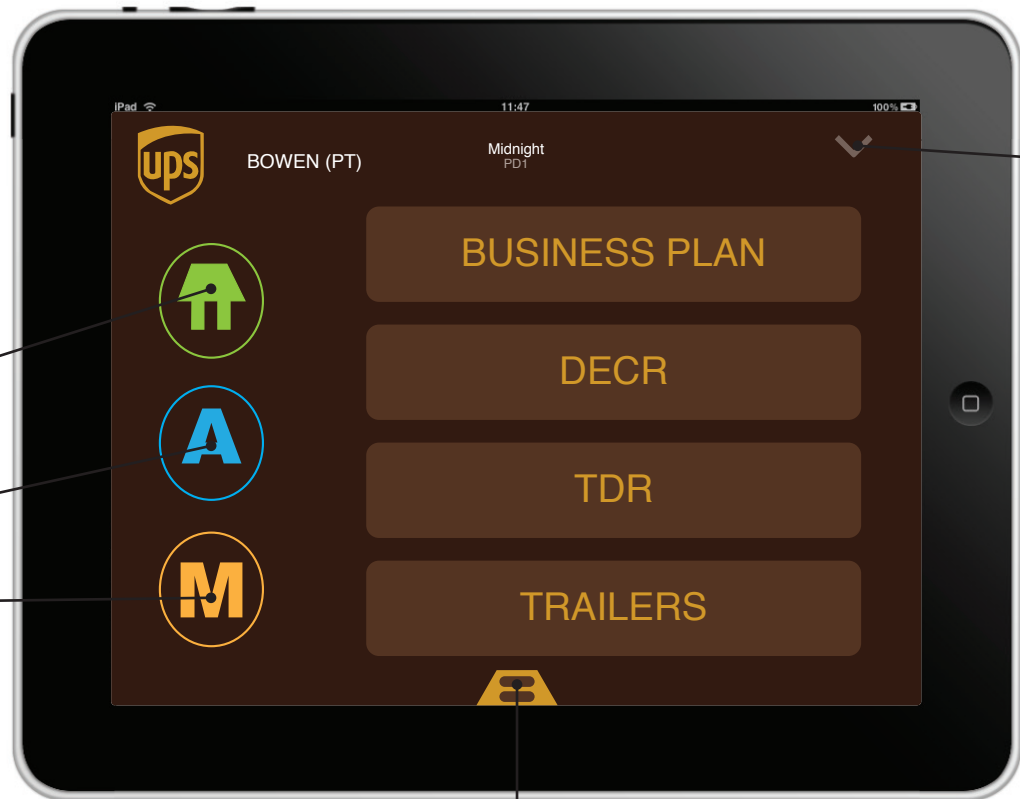

AVERAGE DAY OF PAPER WORK FOR A SUPERVISOR.

FROM PAPER TO APP

CREATING AN APPLICATION FOR THE USE OF A SUPERVISOR TO COMPLETE DAILY TASKS.

BACKGROUND

BUTTONS

FONT

TAB/ TRAILER

COMPLETE

EXIT/ NOT DONE

MAIN BUTTON

AREA BUTTON

LOCK/ HIGHLIGHT

COLORS

UNIVERSAL COLOR CHOICES FOR ALL AGES USED FOR BUTTON AND PAGE LAYOUT.

HOME BUTTON

AREA BUTTON

MAP BUTTON

SWIPE DOWN TO GO BACK A PAGE

PULL UP TAB

NOT COMPLETED

COMPLETED AND SUBMITTED TO HUB SERVER

SWIPE RIGHT OR LEFT TO SEE OTHER FORMS

TO GO BACK A FORM

COMPLETE FORM AND SEND TO HUB SERVER

FUNCTIONS

BASIC BUTTON FEATURES AND WHERE THEY ARE LOCATED ON EACH PAGE.

APP ICON

MAIN PAGE

HOME PAGE

LOGIN PAGE

AREA PAGE

LOAD AREA MAP PAGE