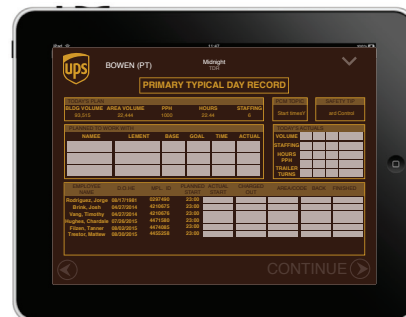

UPDATE UNLOAD TRAILERS PAGE

RATING TRAILERS PAGE

BUSINESS PLAN PAGE

BUSINESS PLAN SIGN OFF PAGE

PRESORT DECR PAGE

PRESORT DECR CONTINUED PAGE

POST SORT DECR PAGE

TDR PAGE

TDR CONTINUED PAGE

SHOWING KEYBOARD

APPLICATION PAGES

EACH PAGE DESIGNED.