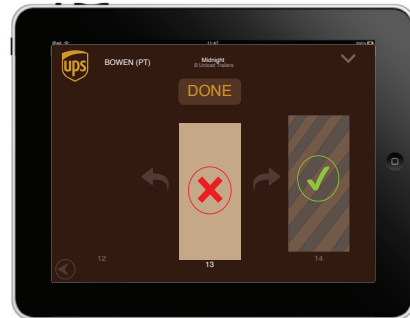

FUNCTIONS

BASIC BUTTON FEATURES AND WHERE THEY ARE LOCATED ON EACH PAGE.

APP ICON

MAIN PAGE

HOME PAGE

LOGIN PAGE

AREA PAGE

LOAD AREA MAP PAGE

UNLOAD AREA MAP PAGE

SORT AREA MAP PAGE

LOCK OUT PAGE

LOAD AREA START PAGE

LOAD AREA START PAGE "SHOWING TAB"

LOAD TRAILERS PAGE

UPDATE LOAD TRAILERS PAGE

UNLOAD TRAILERS PAGE