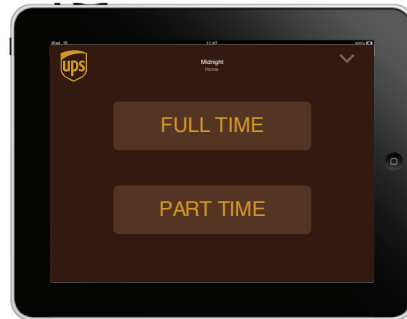

MAP BUTTON

SWIPE DOWN TO GO BACK A PAGE

PULL UP TAB

NOT COMPLETED

COMPLETED AND SUBMITTED TO HUB SERVER

SWIPE RIGHT OR LEFT TO SEE OTHER FORMS

TO GO BACK A FORM

COMPLETE FORM AND SEND TO HUB SERVER

FUNCTIONS

BASIC BUTTON FEATURES AND WHERE THEY ARE LOCATED ON EACH PAGE.

APP ICON

MAIN PAGE

HOME PAGE

LOGIN PAGE

AREA PAGE

LOAD AREA MAP PAGE