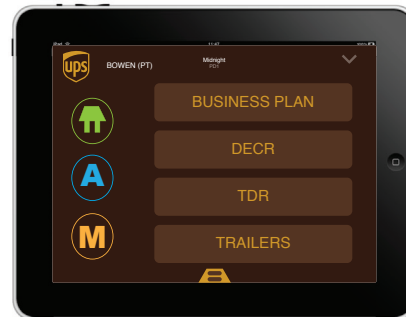

LOAD AREA START PAGE