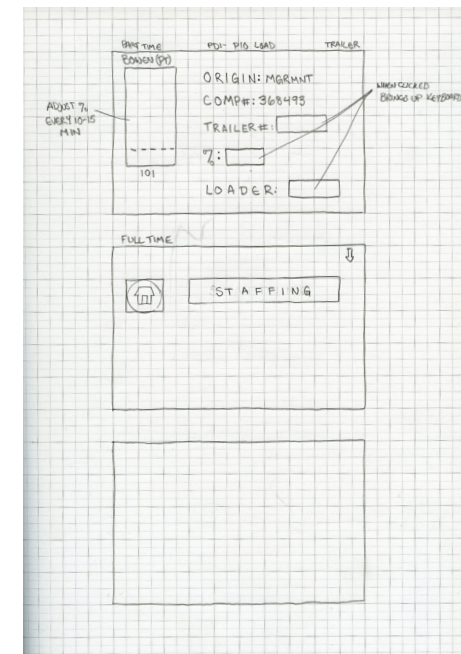

AVERAGE DAY OF PAPER WORK FOR A SUPERVISOR.

FROM PAPER TO APP

CREATING AN APPLICATION FOR THE USE OF A SUPERVISOR TO COMPLETE DAILY TASKS.

BACKGROUND

BUTTONS

FONT

TAB/ TRAILER

COMPLETE

MAP BUTTON

SWIPE DOWN TO GO BACK A PAGE

PULL UP TAB

NOT COMPLETED

COMPLETED AND SUBMITTED TO HUB SERVER

SWIPE RIGHT OR LEFT TO SEE OTHER FORMS

TO GO BACK A FORM

COMPLETE FORM AND SEND TO HUB SERVER