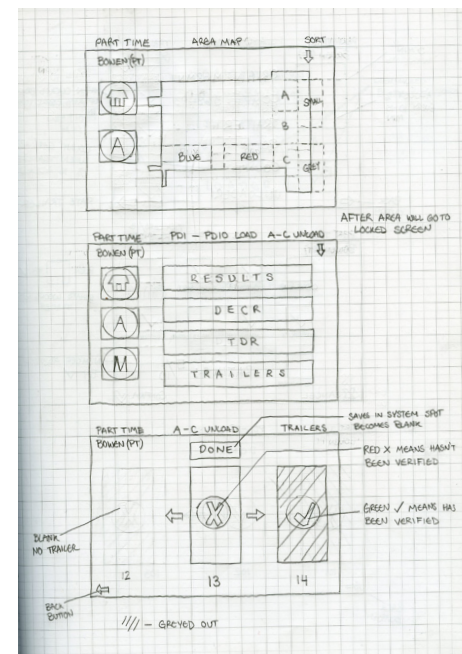

AVERAGE DAY OF PAPER WORK FOR A SUPERVISOR.

FROM PAPER TO APP

CREATING AN APPLICATION FOR THE USE OF A SUPERVISOR TO COMPLETE DAILY TASKS.

BACKGROUND

BUTTONS

FONT

TAB/ TRAILER

COMPLETE

MAP BUTTON

SWIPE DOWN TO GO BACK A PAGE

PULL UP TAB

NOT COMPLETED

COMPLETED AND SUBMITTED TO HUB SERVER

SWIPE RIGHT OR LEFT TO SEE OTHER FORMS

TO GO BACK A FORM

COMPLETE FORM AND SEND TO HUB SERVER

FUNCTIONS

BASIC BUTTON FEATURES AND WHERE THEY ARE LOCATED ON EACH PAGE.

APP ICON

MAIN PAGE

HOME PAGE

LOGIN PAGE

AREA PAGE

LOAD AREA MAP PAGE

TDR CONTINUED PAGE

SHOWING KEYBOARD

APPLICATION PAGES

EACH PAGE DESIGNED.