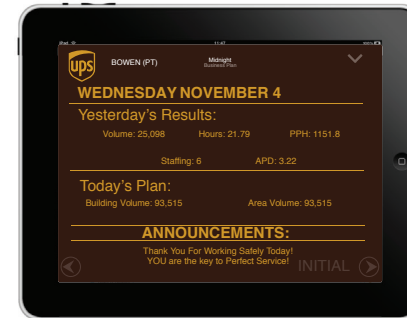

BUSINESS PLAN PAGE