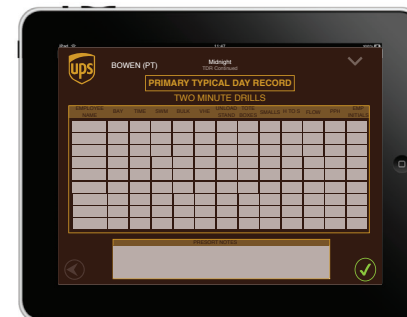

UPDATE UNLOAD TRAILERS PAGE

RATING TRAILERS PAGE

BUSINESS PLAN PAGE

BUSINESS PLAN SIGN OFF PAGE

PRESORT DECR PAGE

PRESORT DECR CONTINUED PAGE

POST SORT DECR PAGE

TDR PAGE

TDR CONTINUED PAGE

SHOWING KEYBOARD

APPLICATION PAGES

EACH PAGE DESIGNED.