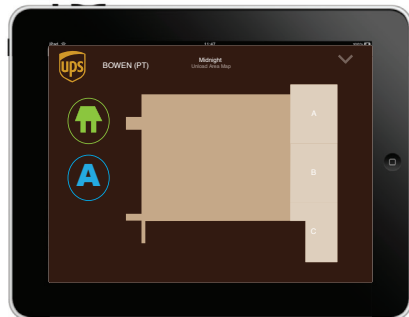

MAP BUTTON

SWIPE DOWN TO GO BACK A PAGE

PULL UP TAB

NOT COMPLETED

COMPLETED AND SUBMITTED TO HUB SERVER

SWIPE RIGHT OR LEFT TO SEE OTHER FORMS

TO GO BACK A FORM

COMPLETE FORM AND SEND TO HUB SERVER

FUNCTIONS

BASIC BUTTON FEATURES AND WHERE THEY ARE LOCATED ON EACH PAGE.

APP ICON

MAIN PAGE

HOME PAGE

LOGIN PAGE

AREA PAGE

LOAD AREA MAP PAGE

UNLOAD AREA MAP PAGE

SORT AREA MAP PAGE

LOCK OUT PAGE

LOAD AREA START PAGE

LOAD AREA START PAGE "SHOWING TAB"

LOAD TRAILERS PAGE

UPDATE LOAD TRAILERS PAGE

UNLOAD TRAILERS PAGE