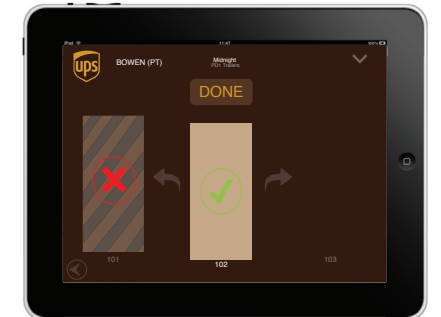

MAP BUTTON

SWIPE DOWN TO GO BACK A PAGE

PULL UP TAB

NOT COMPLETED

COMPLETED AND SUBMITTED TO HUB SERVER

SWIPE RIGHT OR LEFT TO SEE OTHER FORMS

TO GO BACK A FORM

COMPLETE FORM AND SEND TO HUB SERVER

FUNCTIONS

BASIC BUTTON FEATURES AND WHERE THEY ARE LOCATED ON EACH PAGE.

APP ICON

MAIN PAGE

HOME PAGE

LOGIN PAGE

AREA PAGE

LOAD AREA MAP PAGE

UNLOAD AREA MAP PAGE

SORT AREA MAP PAGE

LOCK OUT PAGE

LOAD AREA START PAGE

LOAD AREA START PAGE "SHOWING TAB"

LOAD TRAILERS PAGE

UPDATE LOAD TRAILERS PAGE

UNLOAD TRAILERS PAGE