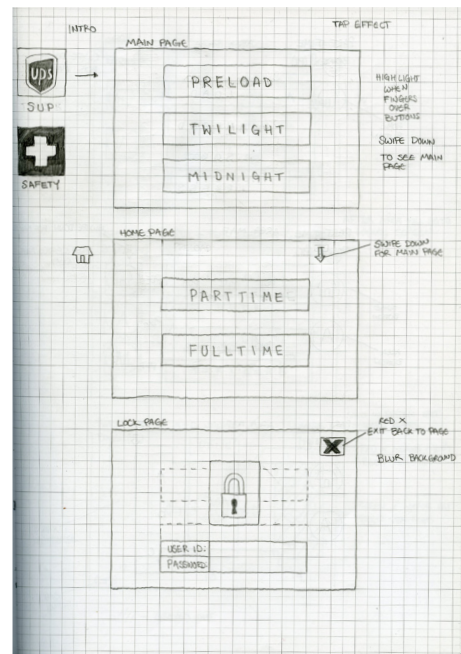

AVERAGE DAY OF PAPER WORK FOR A SUPERVISOR.

FROM PAPER TO APP

CREATING AN APPLICATION FOR THE USE OF A SUPERVISOR TO COMPLETE DAILY TASKS.

BACKGROUND

BUTTONS

FONT

TAB/ TRAILER

COMPLETE

EXIT/ NOT DONE

MAIN BUTTON

AREA BUTTON

LOCK/ HIGHLIGHT

COLORS

UNIVERSAL COLOR CHOICES FOR ALL AGES USED FOR BUTTON AND PAGE LAYOUT.

HOME BUTTON

AREA BUTTON

MAP BUTTON

SWIPE DOWN TO GO BACK A PAGE

PULL UP TAB

NOT COMPLETED

COMPLETED AND SUBMITTED TO HUB SERVER

SWIPE RIGHT OR LEFT TO SEE OTHER FORMS

TO GO BACK A FORM

COMPLETE FORM AND SEND TO HUB SERVER

FUNCTIONS

BASIC BUTTON FEATURES AND WHERE THEY ARE LOCATED ON EACH PAGE.

APP ICON

MAIN PAGE

HOME PAGE

LOGIN PAGE

AREA PAGE

LOAD AREA MAP PAGE