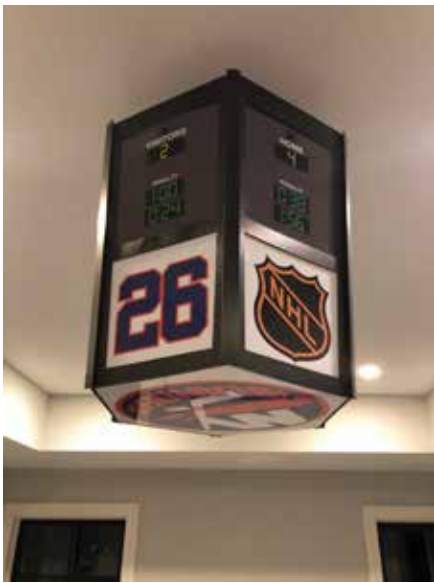

2626

2626

Setting Up Graphics for Light

72"

28"

38" R

Front

Left

Right

Back

Setting Up Graphics for Hockey Boards

Setting Up to CNC Route PVC and Polycarbonate

Installing Graphics

Wall Graphics Completed

Scoreboard Light Completed

Room Completed and Installed