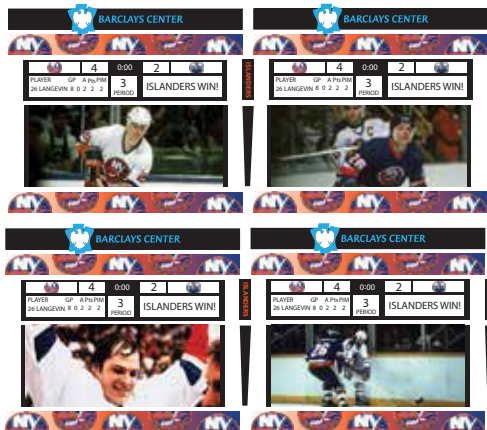

Ideas of What Client is Looking for