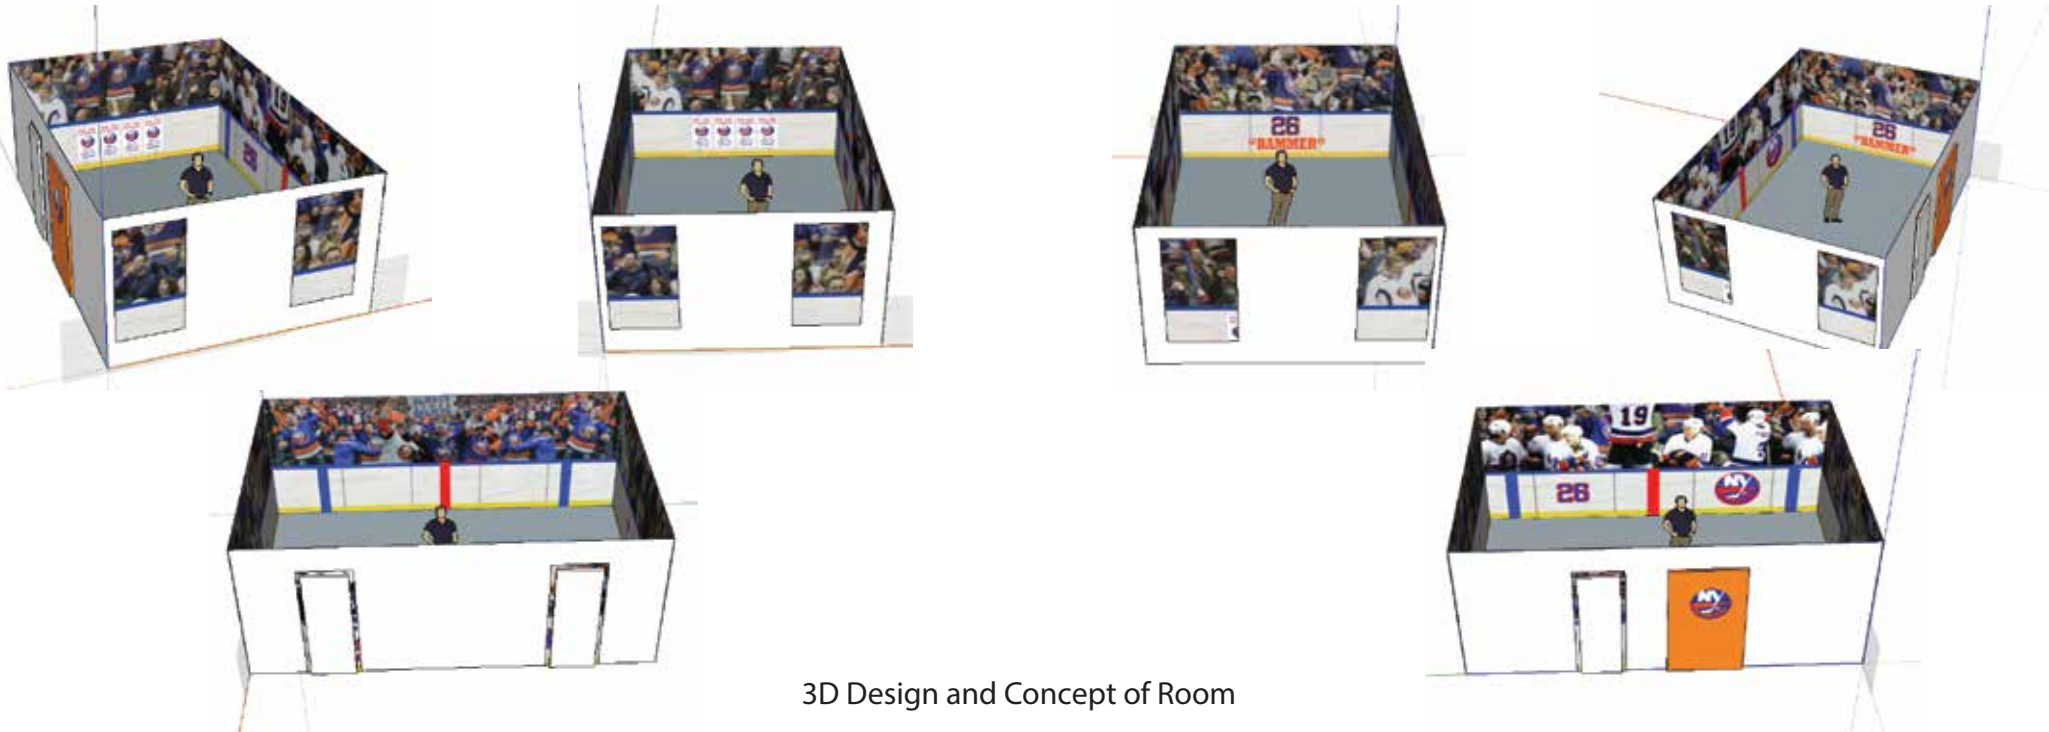

Concept and Mock Ups

3D Design and Concept of Room