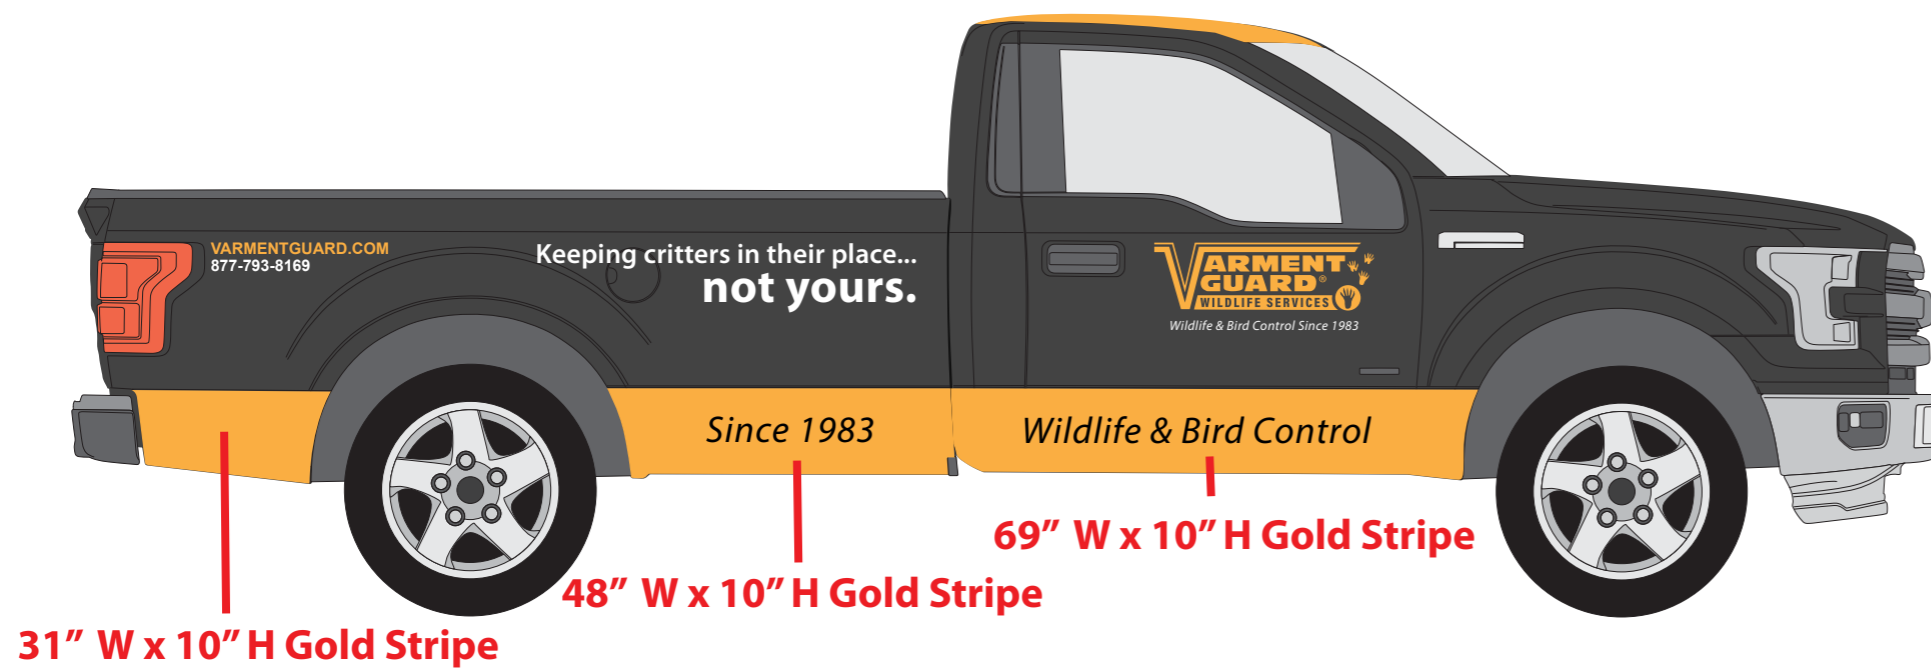

See Second layout for
topper dimensions
**DON'T USE TOPPER ART ON THIS
LAYOUT FOR PINT**

FordP_603 Ford F150 Regular Cab 8' Box 1/20th Scale Gold- FAAE42 White & Black

ART AND PRINTING Providing Your Pantone (PMS) Colors Will Help With Accurate Color Matching

DATE	12/18/18
REV	
ART	

DOT # matches size of number in corner of car. DOT #'s have to be a minimum of 2" in height. 3" meets requirement.

2016 RAM ProMaster City Wagon SLT

1/20th Scale

ART AND PRINTING Providing Your Pantone (PMS) Colors Will Help With Accurate Color Matching