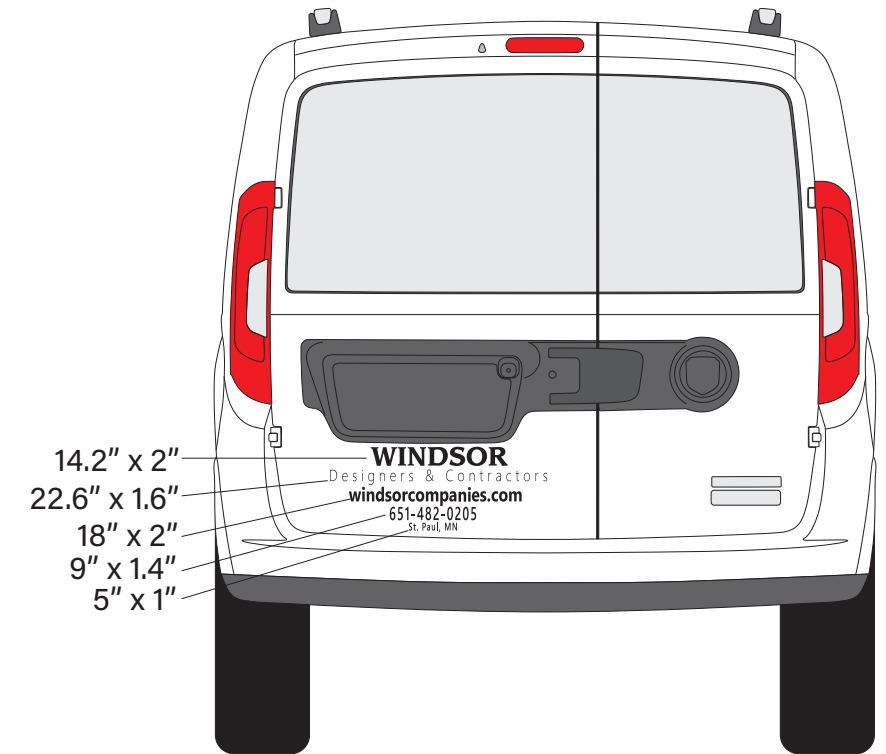

See Second layout for
topper dimensions
**DON'T USE TOPPER ART ON THIS
LAYOUT FOR PINT**

FordP_603 Ford F150 Regular Cab 8' Box 1/20th Scale Gold- FAAE42 White & Black

ART AND PRINTING Providing Your Pantone (PMS) Colors Will Help With Accurate Color Matching

DATE	12/18/18
REV	
ART	

DOT # matches size of number in corner of car. DOT #'s have to be a minimum of 2" in height. 3" meets requirement.

2016 RAM ProMaster City Wagon SLT

1/20th Scale

ART AND PRINTING Providing Your Pantone (PMS) Colors Will Help With Accurate Color Matching