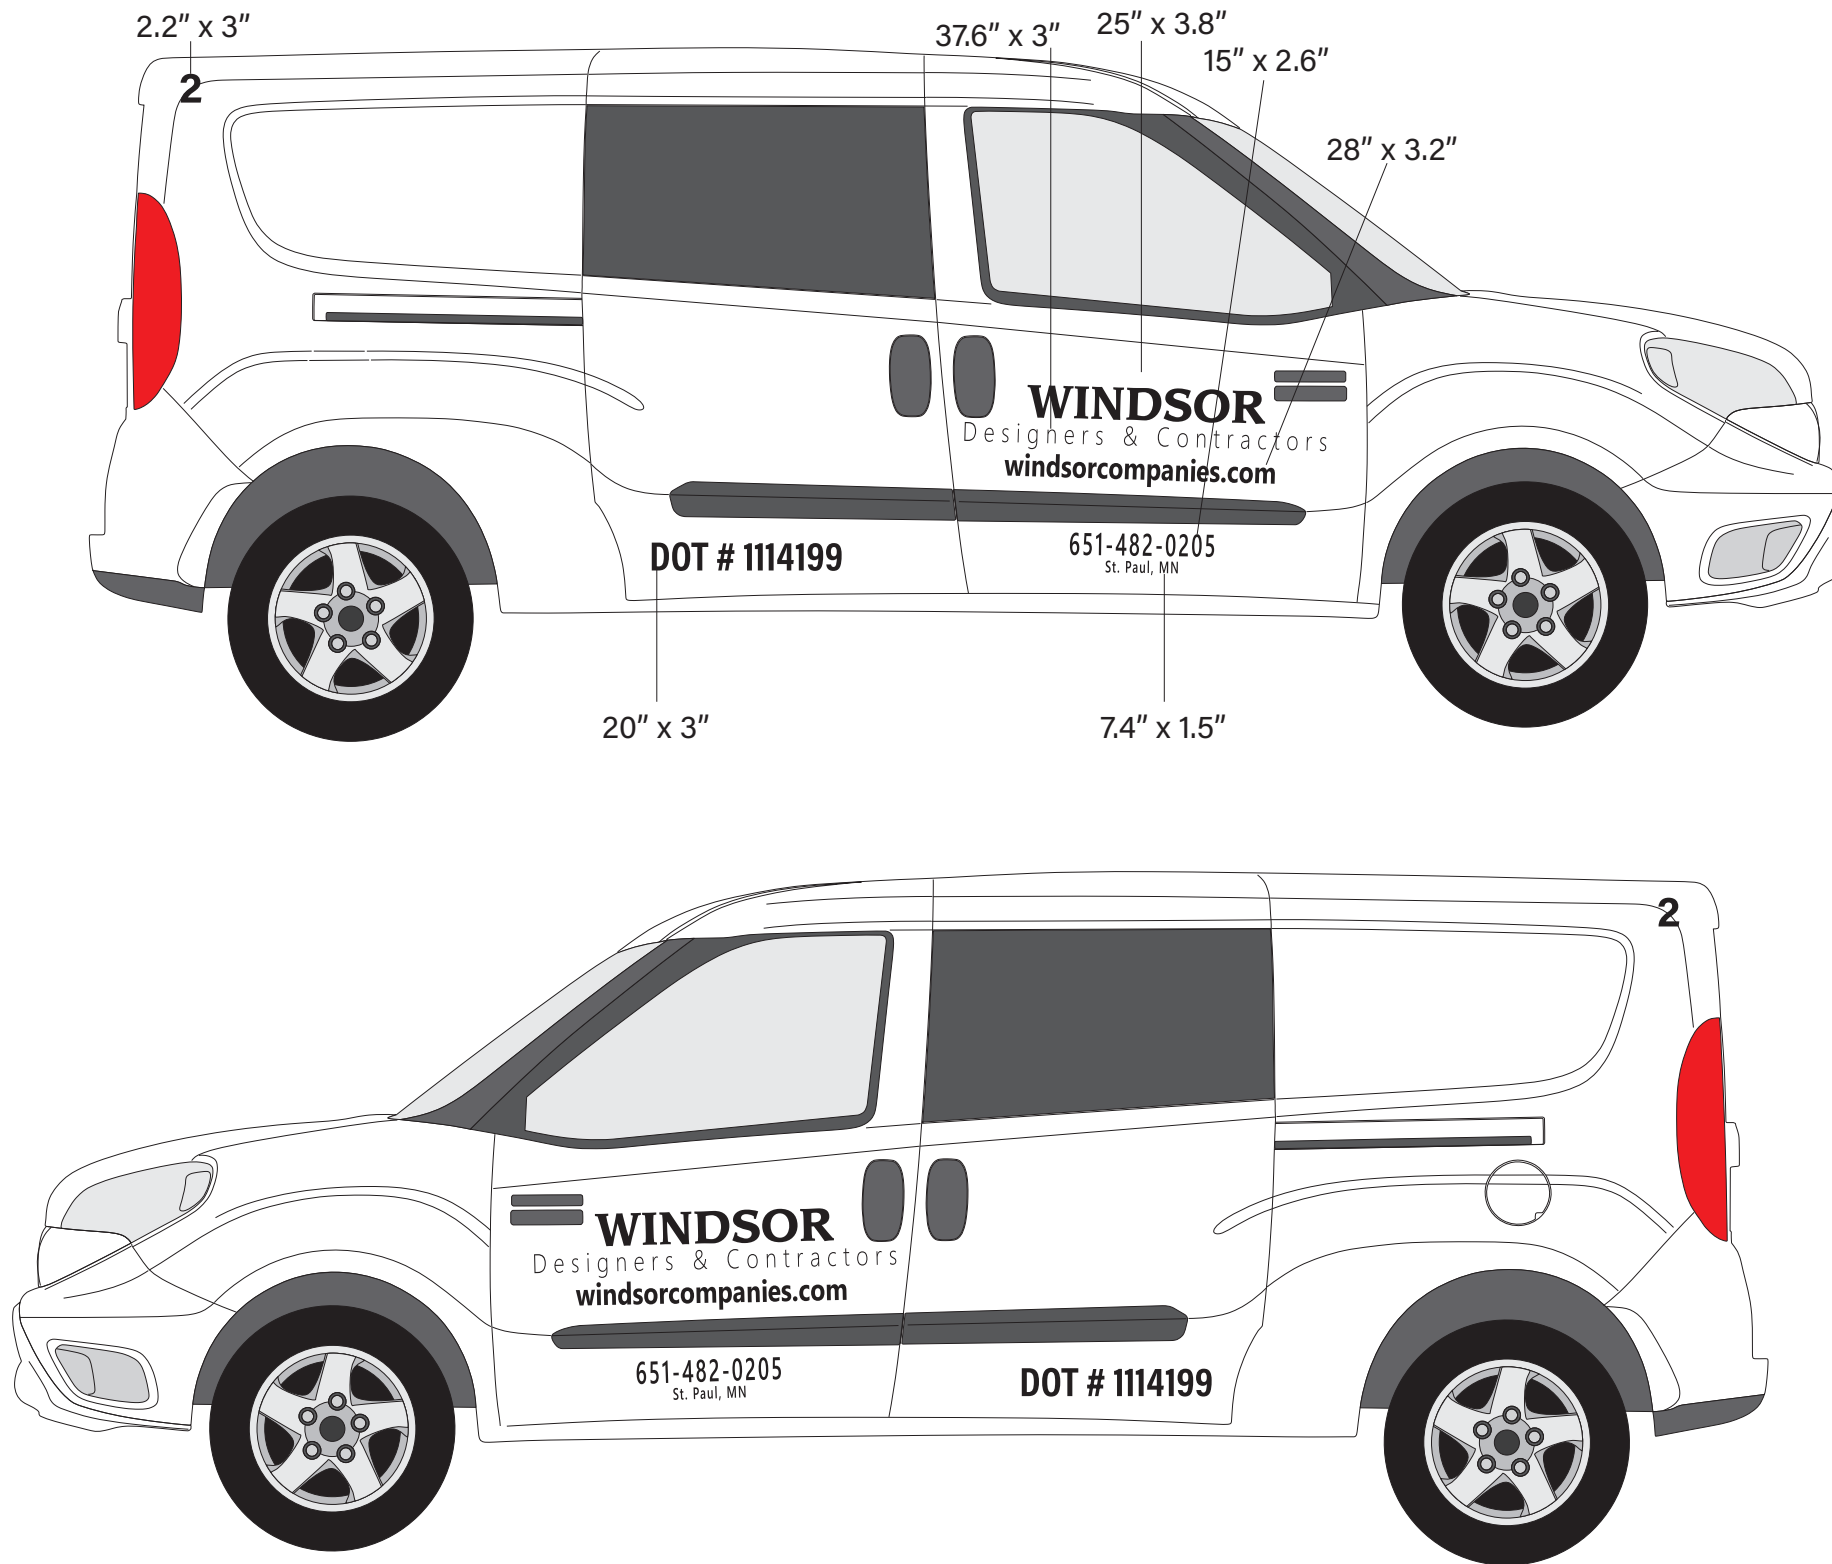

See Second layout for
topper dimensions
**DON'T USE TOPPER ART ON THIS
LAYOUT FOR PINT**

FordP_603 Ford F150 Regular Cab 8' Box 1/20th Scale Gold- FAAE42 White & Black

ART AND PRINTING Providing Your Pantone (PMS) Colors Will Help With Accurate Color Matching

DATE	12/18/18
REV	
ART	

DOT # matches size of number in corner of car. DOT #'s have to be a minimum of 2" in height. 3" meets requirement.

2016 RAM ProMaster City Wagon SLT

1/20th Scale

ART AND PRINTING Providing Your Pantone (PMS) Colors Will Help With Accurate Color Matching