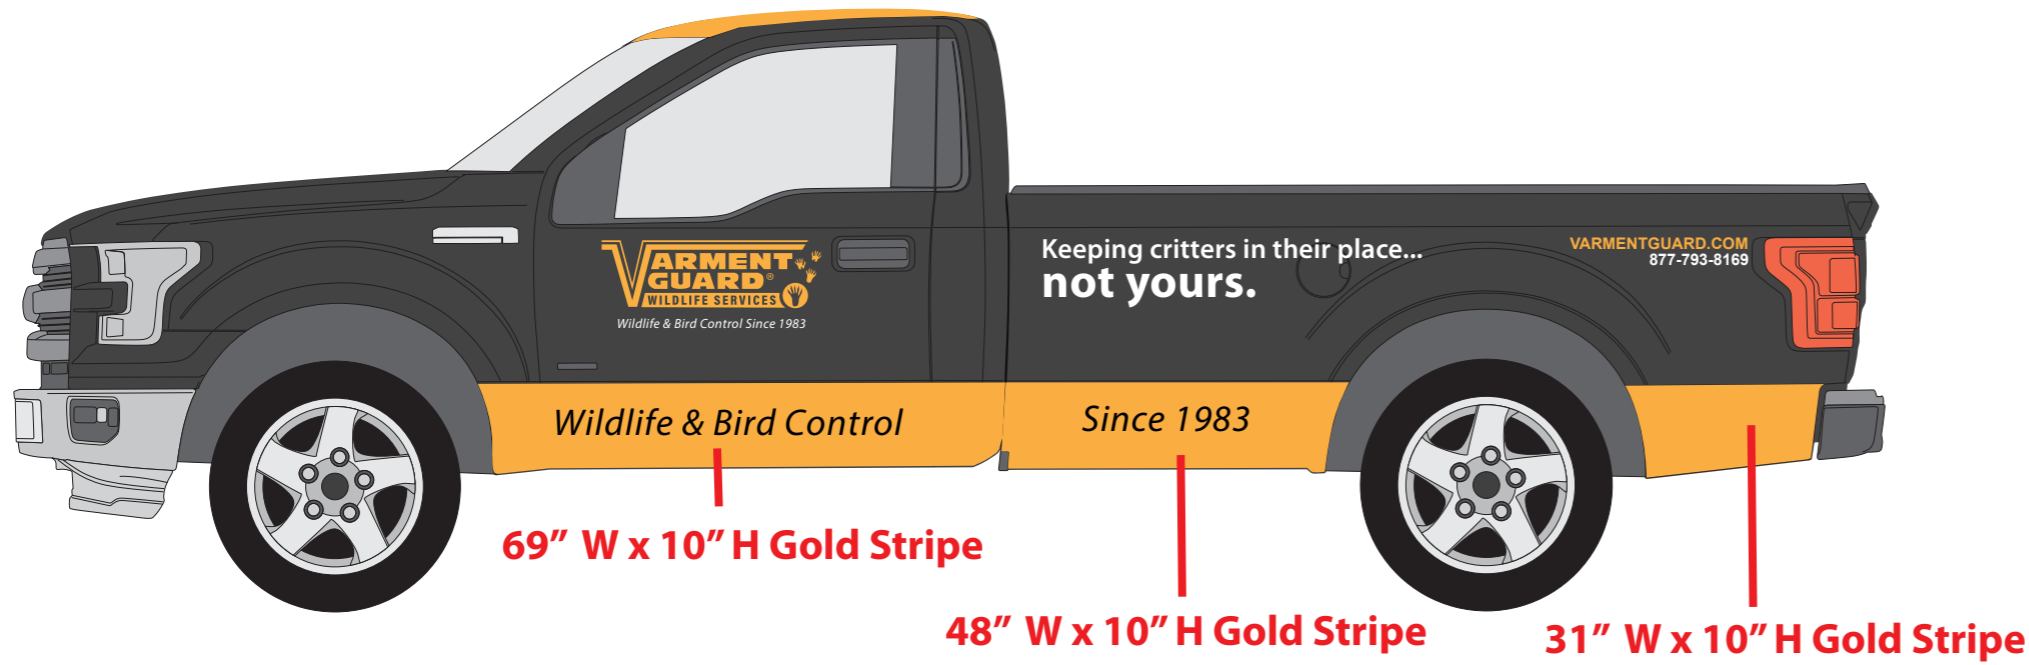

See Second layout for
topper dimensions
**DON'T USE TOPPER ART ON THIS
LAYOUT FOR PINT**

FordP_603 Ford F150 Regular Cab 8' Box 1/20th Scale Gold- FAAE42 White & Black

ART AND PRINTING Providing Your Pantone (PMS) Colors Will Help With Accurate Color Matching

DATE	12/18/18
REV	
ART	

DOT # matches size of number in corner of car. DOT #'s have to be a minimum of 2" in height. 3" meets requirement.

2016 RAM ProMaster City Wagon SLT

1/20th Scale

ART AND PRINTING Providing Your Pantone (PMS) Colors Will Help With Accurate Color Matching